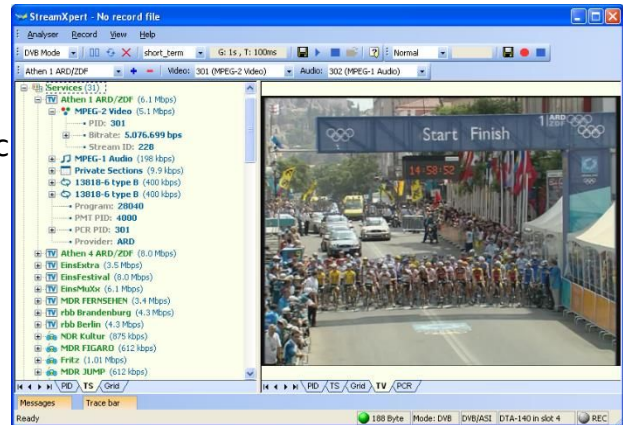

## Transport-Stream Analyser Software

- Full decoding of DVB/SI and ATSC/PSIP
- Real-time TR 101 290 monitoring
- SD/HD live decoding; PCR analysis

### FEATURES

- Real-time analysis, monitoring and recording of MPEG-2 transport streams
- Provides detailed statistics on PIDs, services and tables found in the transport stream
- Deep decoding of PSI, DVB-SI, DVB-RCS and ATSC-PSIP tables and descriptors
- User-definable TR 101 290 templates
- Integrated SD/HD video and audio decoder with support for MP2 / H.264 video and MP1 / MP2 / (HE-)AAC audio
- Support for analysing TS-over-IP streams via a DTA-2160 / DTA-2162 or a local network port
- The world's most cost-effective and user-friendly transport-stream analyser

### APPLICATIONS

- Test and validation of equipment with transport-stream output, e.g. multiplexers
- Quality monitoring of transport streams in studios, head ends, etc.