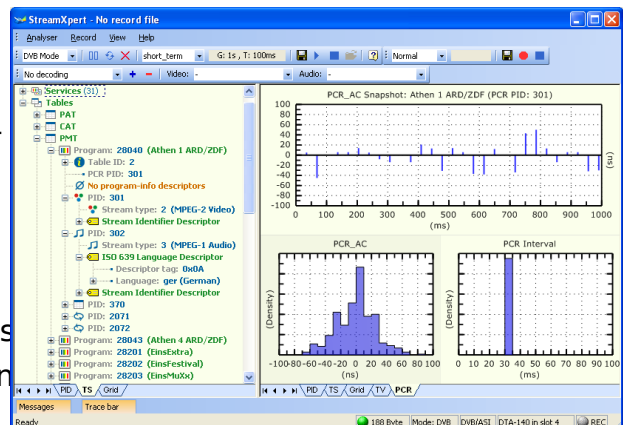

## Transport-Stream Analyser Software

- Full decoding of DVB/SI and ATSC/PSIP
- Real-time TR 101 290 monitoring
- SD/HD live decoding; PCR analysis

### FEATURES

- Real-time analysis, monitoring and recording of MPEG-2 transport streams
- Provides detailed statistics on PIDs, services and tables found in the transport stream
- Deep decoding of PSI, DVB-SI, DVB-RCS and ATSC-PSIP tables and descriptors
- User-definable TR 101 290 templates
- Integrated SD/HD video and audio decoder with support for MP2 / H.264 video and MP1 / MP2 / (HE-)AAC audio
- Support for analysing TS-over-IP streams via a DTA-2160 / DTA-2162 or a local network port
- The world's most cost-effective and user-friendly transport-stream analyser

### APPLICATIONS

- Test and validation of equipment with transport-stream output, e.g. multiplexers
- Quality monitoring of transport streams in studios, head ends, etc.